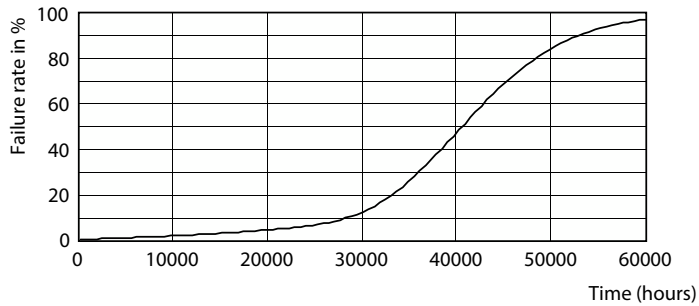

Accent Lighting Spots - MAS ExpertColor 14.8-75W 940 AR111 45D

MASTER LEDspot ExpertColor AR111

Fotometriai adatok

Spectral Power Distribution Colour - MAS ExpertColor 14.8-75W 940 AR111 45D

Élettartam

Life Expectancy Diagram