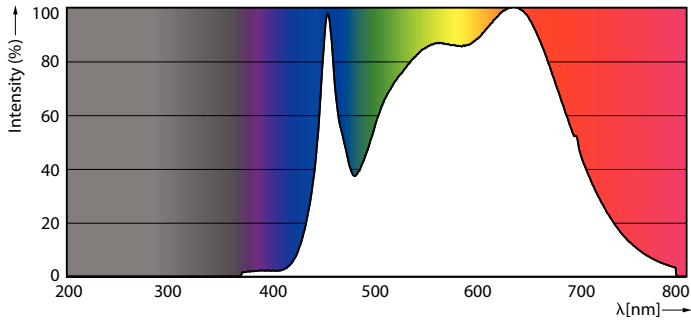

Accent Lighting Spots - MAS ExpertColor 14.8-75W 940 AR111 45D

MASTER LEDspot ExpertColor AR111

Fotometriai adatok

Spectral Power Distribution Colour - MAS ExpertColor 14.8-75W 940 AR111 45D

Élettartam

Life Expectancy Diagram